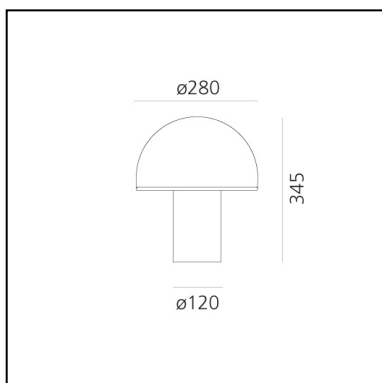

Onfale medium

Luciano Vistosi

IP20    

LUMINAIRE

- Watt: **46W+20W**
- Voltage: **220V-240V**

DESCRIPTION

Body and diffuser in opaline blown glass. Transparent crystal edge added.

PRODUCT CODE: A006500

FEATURES

- Article Code: **A006500**
- Colour: **White**
- Installation: **Table**
- Material: **blown glass**
- Series: **Design Collection**
- Environment: **Indoor**
- Area contract: **All projects**
- Emission: **Diffused**
- design by: **Luciano Vistosi**

DIMENSIONS

- Height: **cm 34.5**
- Diameter: **cm 28**
- Base Diameter: **cm 12**

NOT INCLUDED SOURCES

- Category: **HALO**
- Number: **1**
- Lbs: **Qt26**
- Watt: **46W**
- Socket: **E14**
- Color Rendering: **1a**
- Color temperature (K): **2800K**